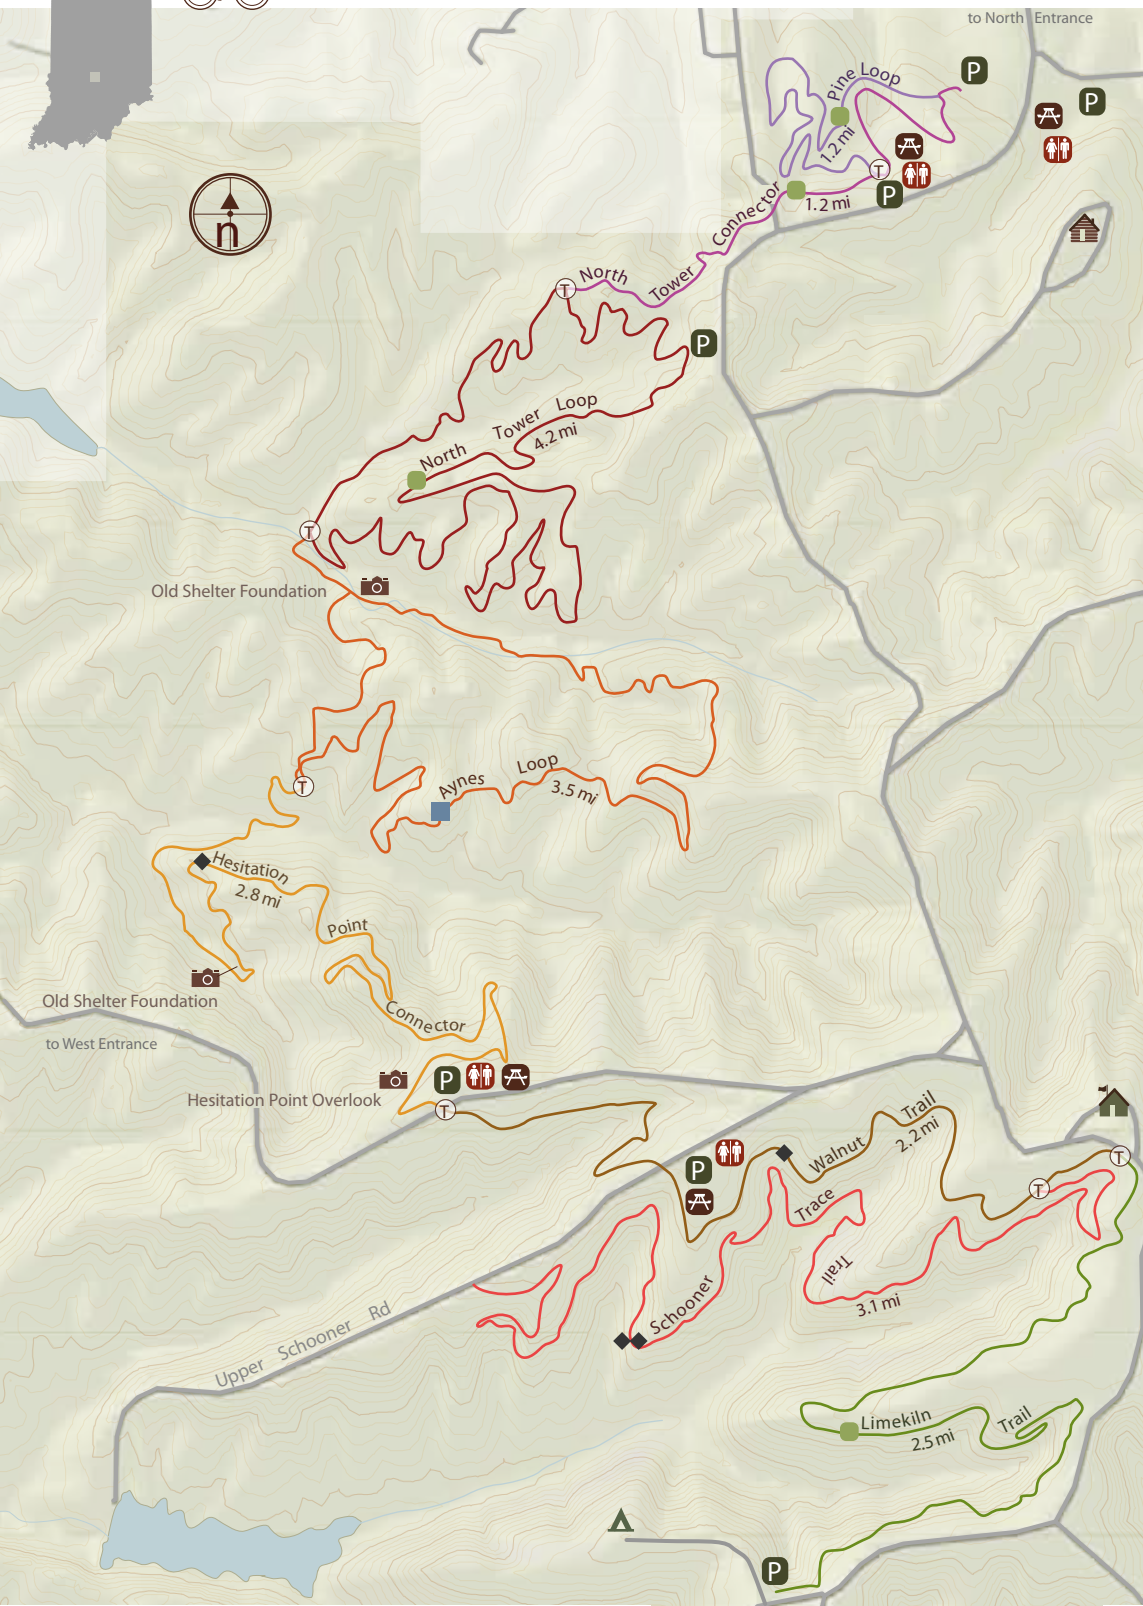

Mountain Bike Trails in Brown County State Park

Rules of the Trail

1. Ride on open trails only.
2. Leave no trace.
3. Control your bicycle.
4. Always yield trail.
5. Never spook animals.
6. Plan ahead.

- | | |
|-----------------------------|--------------|
| Parking | Beginner |
| Picnic Area | Intermediate |
| Restrooms | Advanced |
| Point of Interest | Expert |
| Trail Intersection | |
| Campground | |
| Abe Martin Lodge and Cabins | |
| State Park Office | |

Maps sponsored by

browncountymountainbiking.com
www.getoutzine.com